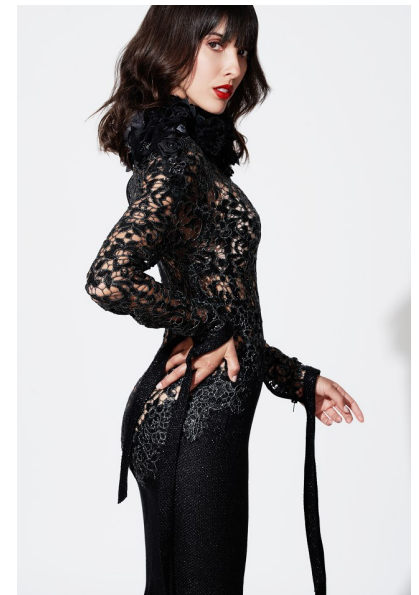

Chloe

Height 171cm/5'7.5" Bust 87cm/34.5" Waist 64cm/25" Hips 95cm/37.5"
Shoe 39 EU/8 US/6 UK Hair Brown Eyes Brown Age 29

POP.

Place du Tunnel, 9, 1005 Lausanne, Suisse
pop@peopleofpublicity.com