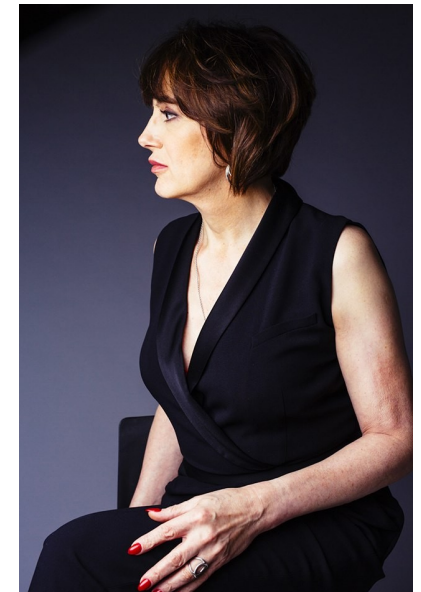

Lynn

Height 175cm/5'9" Dress 36-38 EU/6-8 US/8-10 UK Shoe 39 EU/8 US/6 UK
Hair Light Brown Eyes Brown Age 60

POP.

Place du Tunnel, 9, 1005 Lausanne, Suisse
pop@peopleofpublicity.com