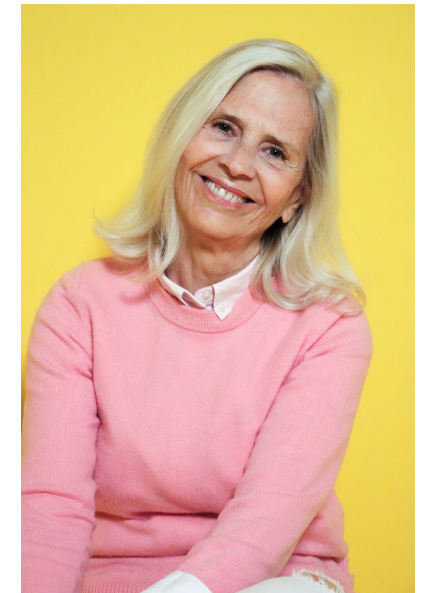

Annie-Francoise

Height 156cm/5'1" Bust 90cm/35.5" B Waist 60cm/23.5" Shoe 36 EU/5 US/3.5
UK Top S Bottom S Hair Blonde Eyes Green

Image: POP - People of Publicity (Français) - NEW

Place du Tunnel, 9, 1005 Lausanne, Switzerland
pop@peopleofpublicity.com