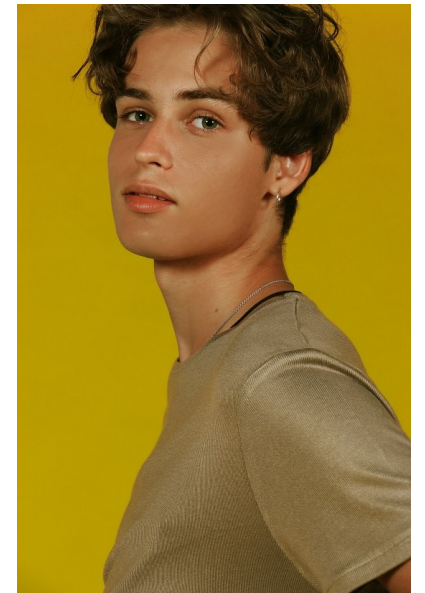

Elie

Height 172cm/5'7.5" Shoe 42 EU/8.5 US/8 UK Hair Light Brown Eyes Blue
Age 17

Image: POP - People of Publicity (France) - NEW

Place du Tunnel, 9, 1005 Lausanne, Switzerland
pop@peopleofpublicity.com