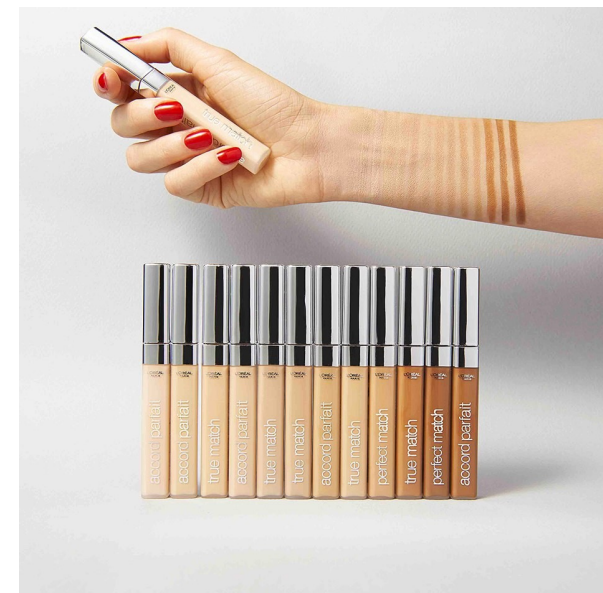

## Dovile

Height 173cm/5'8" Bust 87cm/34.5" Waist 63cm/25" Hips 90cm/35.5"  
Hair Blonde Eyes Blue Age 34

Image: POP - People of Publicity (Fran&#231;ais) - NEW

Place du Tunnel, 9, 1005 Lausanne, Switzerland  
pop@peopleofpublicity.com