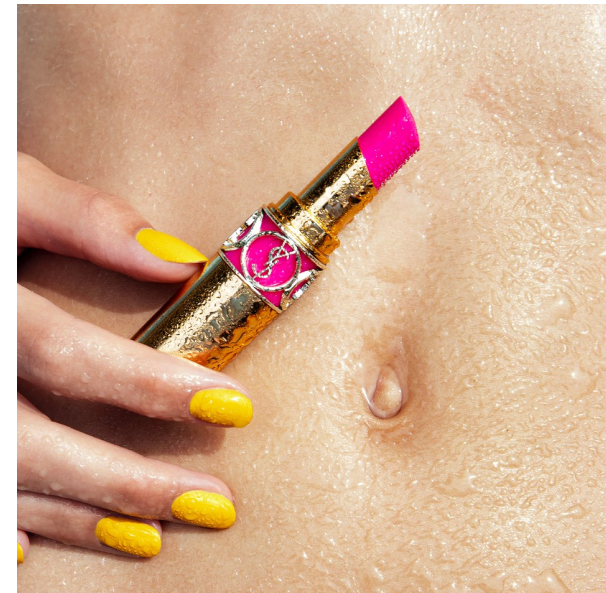

Samantha

Height 176cm/5'9.5" Bust 86cm/34" D Waist 60cm/23.5" Hips 90cm/35.5"
Dress 36 EU/6 US/8 UK Shoe 39 EU/8 US/6 UK Hair Black Eyes Blue
Age 28

Image: POP - People of Publicity (Français) - NEW

Place du Tunnel, 9, 1005 Lausanne, Switzerland
pop@peopleofpublicity.com